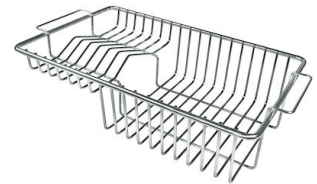

Small radius Bowls with squared shapes with a modern design and an increased capacity, for a minimal aesthetics connected with an extreme practicity.

TECHNICAL DATA

Lavello serie KE cod. 2266/080

GALLERY

EQUIPMENT

Automatic waste fitting - PM
8407 113

OPTIONAL ACCESSORIES

Cestello inox
8612 000

Glass chopping board
8631 300

HDPE Chopping board
8657 001

HPDE Twin chopping board
8644 101

Stainless steel plate rack
8100 303
* only in combination with the accessory
8644 101

Stainless steel plate rack
8100 201

Stainless steel plate rack only usable in combination with the accessories 8644 003

8100 154

White bowl

8153 100

Graters kit with ring-holder and food collection tray

8159 101