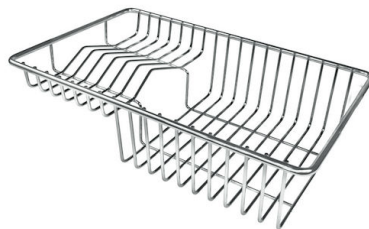

Small radius Bowls with squared shapes with a modern design and an increased capacity, for a minimal aesthetics connected with an extreme practicity.

TECHNICAL DATA

Lavello serie KE cod. 2266/080

GALLERY

EQUIPMENT

Automatic waste fitting - PM
8407 113

OPTIONAL ACCESSORIES

Cestello inox
8612 000

Glass chopping board
8631 300

HDPE Chopping board
8657 001

HPDE Twin chopping board
8644 101

Stainless steel plate rack
8100 303
* only in combination with the accessory
8644 101

Stainless steel plate rack
8100 201

Stainless steel plate rack only usable in combination with the accessories 8644 003

8100 154

White bowl

8153 100

Graters kit with ring-holder and food collection tray

8159 101